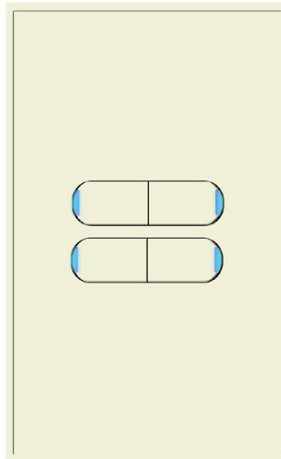

Keypad Cabling

Location **2A-F**

v50

XL Keypad 2A-F

Keypad Color
Light Almond

32" Height @ Center
36" From West Wall

Cat 5 Cable Label	Wire Color	Wire Function	Keypad Terminal(s)	Keypad(s) & Connected Panel(s)		
1 2A-XF1	White/Brown	Common	COM	<table border="1"> <tr> <td>XL Keypad 2A-F</td> </tr> <tr> <td>Red/XL-Dim/1</td> </tr> </table>	XL Keypad 2A-F	Red/XL-Dim/1
	XL Keypad 2A-F					
	Red/XL-Dim/1					
	Brown	Button 1	2			
	White/Green	Button 2	3			
	Green	Button 3	6			
White/Orange	Button 4	7				
Blue	Backlight	B/L				