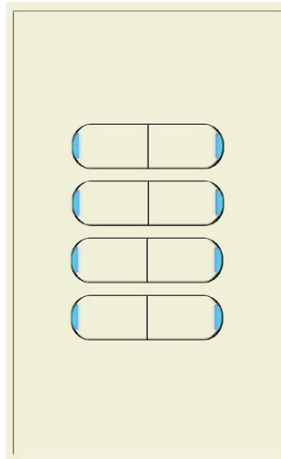

Keypad Cabling

Location **2B-F**

v50

XL Keypad 2B-F

Keypad Color
Black

On Side of Cabinet

Cat 5 Cable Label	Wire Color	Wire Function	Keypad Terminal(s)	Keypad(s) & Connected Panel(s)		
1 2B-XF1	White/Brown	Common	COM	<table border="1"> <tr> <td>XL Keypad 2B-F</td> </tr> <tr> <td>Red/XL-Dim/2</td> </tr> </table>	XL Keypad 2B-F	Red/XL-Dim/2
	XL Keypad 2B-F					
	Red/XL-Dim/2					
	Brown	Button 1	1			
	White/Green	Button 2	2			
	Green	Button 3	3			
	White/Orange	Button 4	4			
Orange	Button 5	5				
White/Blue	Button 6	6				
	Blue	Button 7	7			
2 2B-XF2	White/Brown	Common	COM	<table border="1"> <tr> <td>XL Keypad 2B-F</td> </tr> <tr> <td>Red/XL-Dim/2</td> </tr> </table>	XL Keypad 2B-F	Red/XL-Dim/2
	XL Keypad 2B-F					
	Red/XL-Dim/2					
Brown	Button 8	8				
Blue	Backlight	B/L				